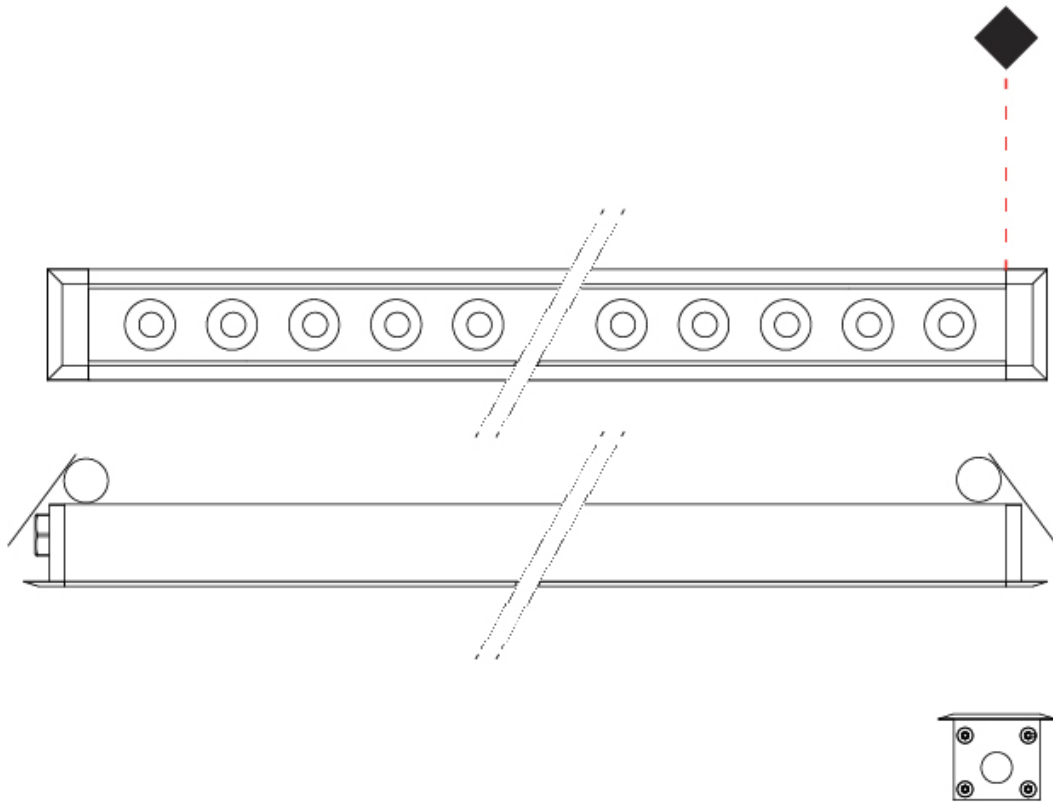

MINI CORNICHE RECESSED

E9Q100-

PROJECT	_____
TYPE	_____
SPECIFIER	_____
QUANTITY	_____
DATE	_____

E