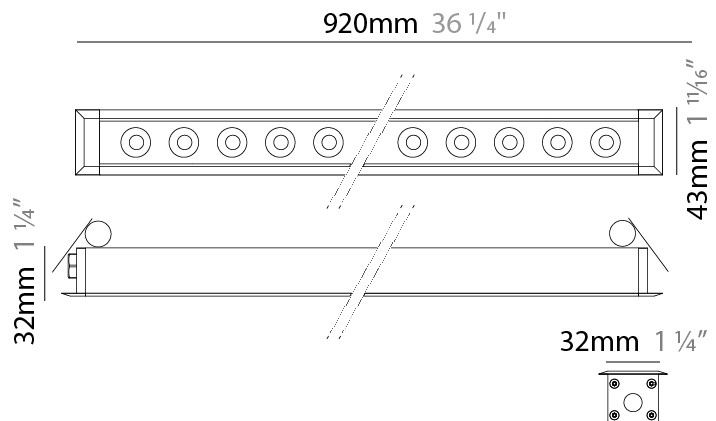

PHYSICAL

Shape: Rectangle
Length (mm): 920
Length (in): 36 1/4
Width (mm): 43
Width (in): 1 5/8
Height (mm): 32
Height (in): 1 1/4
Ceiling Thickness (mm): 2 - 13
Ceiling Thickness (in): 1/16 - 1/2
Light Distribution: Downlight
Weight (kg): 2
Weight (lbs): 4.4
Diffuser: Clear tempered glass
Gasket: Gore-Tex valve to prevent condensation
Fixture Finish: [BLK](#) / [WHI](#) / [GRY](#) / [COR](#) / [ANT](#) / [BRZ](#)
Fixture Material: Extruded Aluminum
Cut-out Measurements: 36mm / 1 7/16" x 910mm / 35 13/16"

ELECTRICAL

Lamp Type: LED
Total Output Wattage (W): 29 / 15.5 (Dif) / 17 (Asy)
Driver Included: No
Driver Location: Remote
Driver Type: Constant Voltage - 120 / 277Vac
Driver Class: Class 2
Input Voltage (V): 120 - 277
Output Voltage (V): 24
Upon Request: (Not included - see components [IP65 or higher enclosure to be supplied by others]) 0-10Vdc dimming / Phase dimming / Non-dimming 120/277Vac

LED

Number of LEDs: 18
Color Temperature (°K): [3000](#) / [4000](#)
Max. Delivered Lumen (lm): 2260 / 2350
Nominal Lumen (lm): 3780 / 3915
CRI: >80 CRI
Lamp Life (hrs): 60000

OPTICAL

Optic°: [13](#) / [26](#) / [40](#) / [ASY](#) / [DIF](#) / [ELL](#)

RATINGS AND CERTIFICATIONS

Certified By: Certified for North American Standards
IP rating: IP65
IK Rating: IK07
Bug Rating: B3 U1 G1
Upon Request: Higher Maximum Ambient Temperature

PROJECT
TYPE
SPECIFIER
QUANTITY
DATE