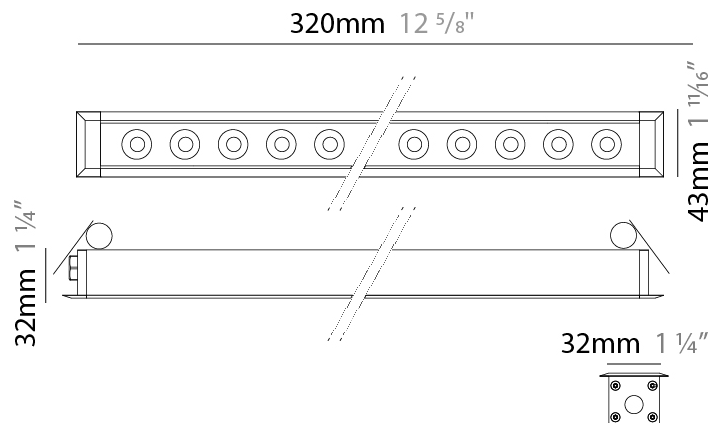

GENERAL

Series: Mini Corniche
Brand: Platek
Division: Exterior
Mounting Type: Recessed
Mounting Location: Ceiling
Subcategory: Downlight

PHYSICAL

Shape: Rectangle
Length (mm): 320
Length (in): 12 5/8
Width (mm): 43
Width (in): 1 7/8
Height (mm): 32
Height (in): 1 1/4
Ceiling Thickness (mm): 2 - 13
Ceiling Thickness (in): 1/16 - 1/2
Light Distribution: Downlight
Weight (kg): 0.8
Weight (lbs): 1.76
Diffuser: Clear tempered glass
Gasket: Gore-Tex valve to prevent condensation
Fixture Finish: BLK / WHI / GRY / COR / ANT / BRZ
Fixture Material: Extruded Aluminum
Cut-out Measurements: 36mm / 1 7/16" x 310mm / 12 3/16"

ELECTRICAL

Lamp Type: LED
Total Output Wattage (W): 9.5 / 5.5 / 6
Driver Included: No
Driver Location: Remote
Driver Type: Constant Voltage - 120 / 277Vac
Driver Class: Class 2
Input Voltage (V): 120 - 277
Output Voltage (V): 24
Upon Request: (Not included - see components [IP65 or higher enclosure to be supplied by others]) 0-10Vdc dimming / Phase dimming / Non-dimming 120/277Vac

LED

Number of LEDs: 9
Color Temperature (°K): 3000 / 4000
Max. Delivered Lumen (lm): 750 / 780
Nominal Lumen (lm): 1260 / 1305
CRI: >80 CRI
Lamp Life (hrs): 60000

OPTICAL

Optic°: 13 / 26 / 40 / ASY / DIF / ELL

RATINGS AND CERTIFICATIONS

Certified By: Certified for North American Standards
IP rating: IP65
IK Rating: IK07
Bug Rating: B1 U1 G0
Upon Request: Higher Maximum Ambient Temperature

PROJECT
TYPE
SPECIFIER
QUANTITY
DATE