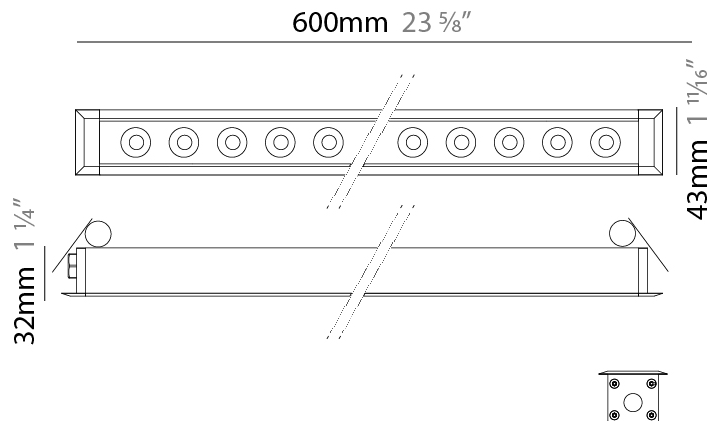

GENERAL

Series: Mini Corniche
Brand: Platek
Division: Exterior
Mounting Type: Recessed
Mounting Location: Ceiling
Subcategory: Downlight

PHYSICAL

Shape: Rectangle
Length (mm): 620
Length (in): 24 ³/₈
Width (mm): 43
Width (in): 1 ⁵/₈
Height (mm): 32
Height (in): 1 ¹/₄
Ceiling Thickness (mm): 2 - 13
Ceiling Thickness (in): 1/16 - 1/2
Light Distribution: Downlight
Weight (kg): 1.3
Weight (lbs): 2.8
Diffuser: Clear tempered glass
Gasket: Gore-Tex valve to prevent condensation
Fixture Finish: BLK / WHI / GRY / COR / ANT / BRZ
Fixture Material: Extruded Aluminum
Cut-out Measurements: 36mm / 1 7/16" x 610mm / 24"

ELECTRICAL

Lamp Type: LED
Total Output Wattage (W): 18.5 / 10.5 (Dif) / 11 (Asy)
Driver Included: No
Driver Location: Remote
Driver Type: Constant Voltage - 120 / 277Vac
Driver Class: Class 2
Input Voltage (V): 120 - 277
Output Voltage (V): 24
Upon Request: (Not included - see components [IP65 or higher enclosure to be supplied by others]) 0-10Vdc dimming / Phase dimming / Non-dimming 120/277Vac

LED

Number of LEDs: 18
Color Temperature (°K): 3000 / 4000
Max. Delivered Lumen (lm): 1500 / 1560
Nominal Lumen (lm): 2520 / 2610
CRI: >80 CRI
Lamp Life (hrs): 60000

OPTICAL

Optic°: 13 / 26 / 40 / ASY / DIF / ELL

RATINGS AND CERTIFICATIONS

Certified By: Certified for North American Standards
IP rating: IP65
IK Rating: IK07
Bug Rating: B2 U1 G0
Upon Request: Higher Maximum Ambient Temperature