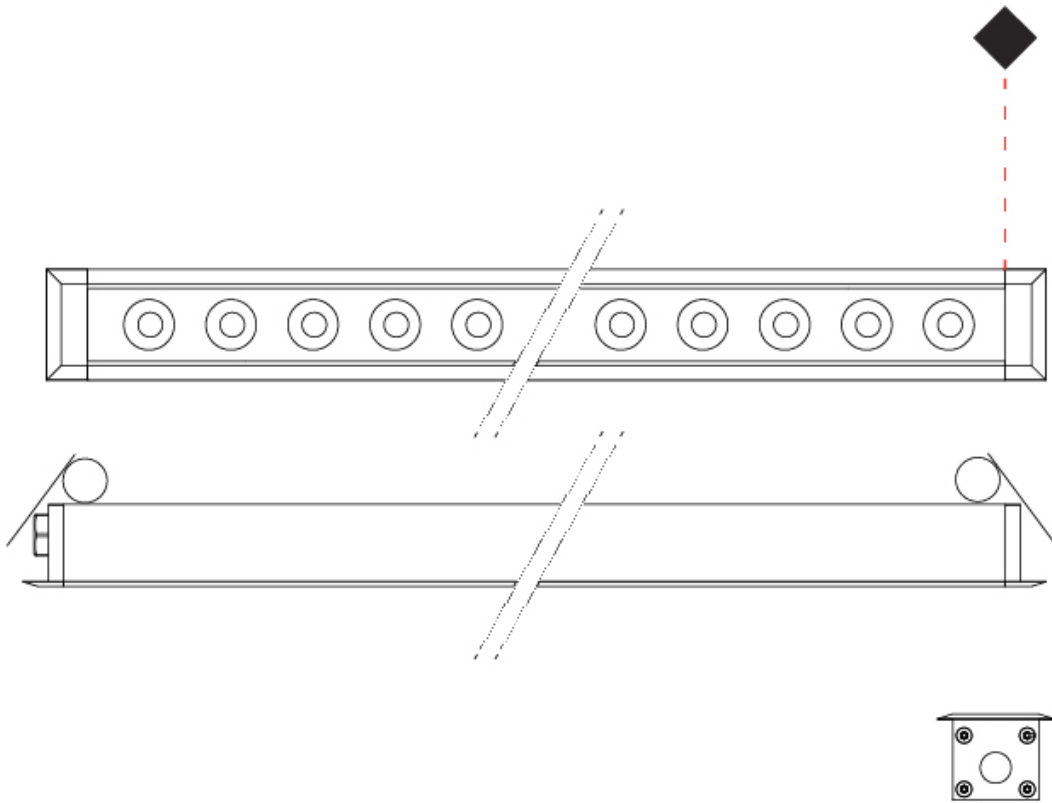

MINI CORNICHE RECESSED

E9Q080-

PROJECT _____

TYPE _____

SPECIFIER _____

QUANTITY _____

DATE _____

E