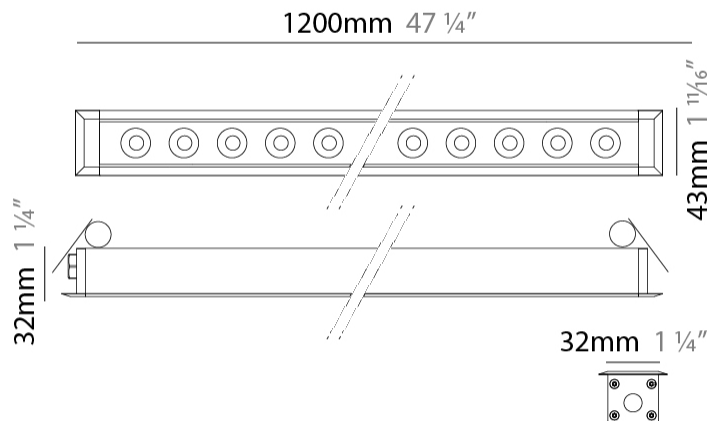

GENERAL

Series: Mini Corniche
Brand: Platek
Division: Exterior
Mounting Type: Recessed
Mounting Location: Ceiling
Subcategory: Downlight

PHYSICAL

Shape: Rectangle
Length (mm): 1220
Length (in): 48 ¹/₃₂
Width (mm): 43
Width (in): 1 ³/₄
Height (mm): 32
Height (in): 1 ¹/₄
Ceiling Thickness (mm): 2 - 13
Ceiling Thickness (in): 1/16 - 1/2
Light Distribution: Downlight
Weight (kg): 2.7
Weight (lbs): 5.9
Diffuser: Clear tempered glass
Gasket: Gore-Tex valve to prevent condensation
Fixture Material: Extruded Aluminum
Cut-out Measurements: 36mm / 1 7/16" x 1210mm / 47 5/8"

ELECTRICAL

Lamp Type: LED
Total Output Wattage (W): 40 / 20 (Dif) / 21 (Asy)
Driver Included: No
Driver Location: Remote
Driver Type: Constant Voltage - 120 / 277Vac
Input Voltage (V): 120
Output Voltage (V): 24
Upon Request: (Not included - see components [IP65 or higher enclosure to be supplied by others]) 0-10Vdc dimming / Phase dimming / Non-dimming 120/277Vac

LED

Number of LEDs: 36
Color Temperature (°K): 3000 / 4000
Max. Delivered Lumen (lm): 3000 / 3120
Nominal Lumen (lm): 5040 / 5220
CRI: >80 CRI
Lamp Life (hrs): 60000

OPTICAL

Optic°: 13 / 26 / 40 / ASY / DIF / ELL

RATINGS AND CERTIFICATIONS

Certified By: Certified for North American Standards
IP rating: IP65
IK Rating: IK07
Bug Rating: B3 U1 G1
Upon Request: Higher Maximum Ambient Temperature

PROJECT
TYPE
SPECIFIER
QUANTITY
DATE