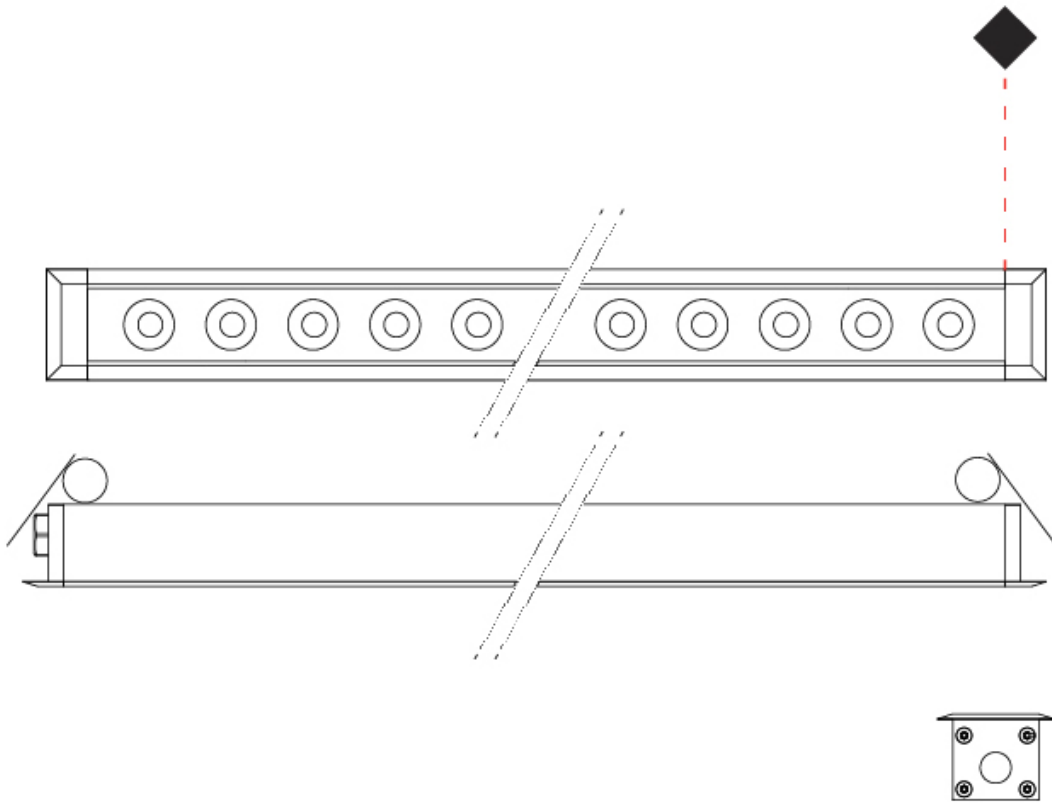

MINI CORNICHE RECESSED

E9Q106-

PROJECT	_____
TYPE	_____
SPECIFIER	_____
QUANTITY	_____
DATE	_____

E