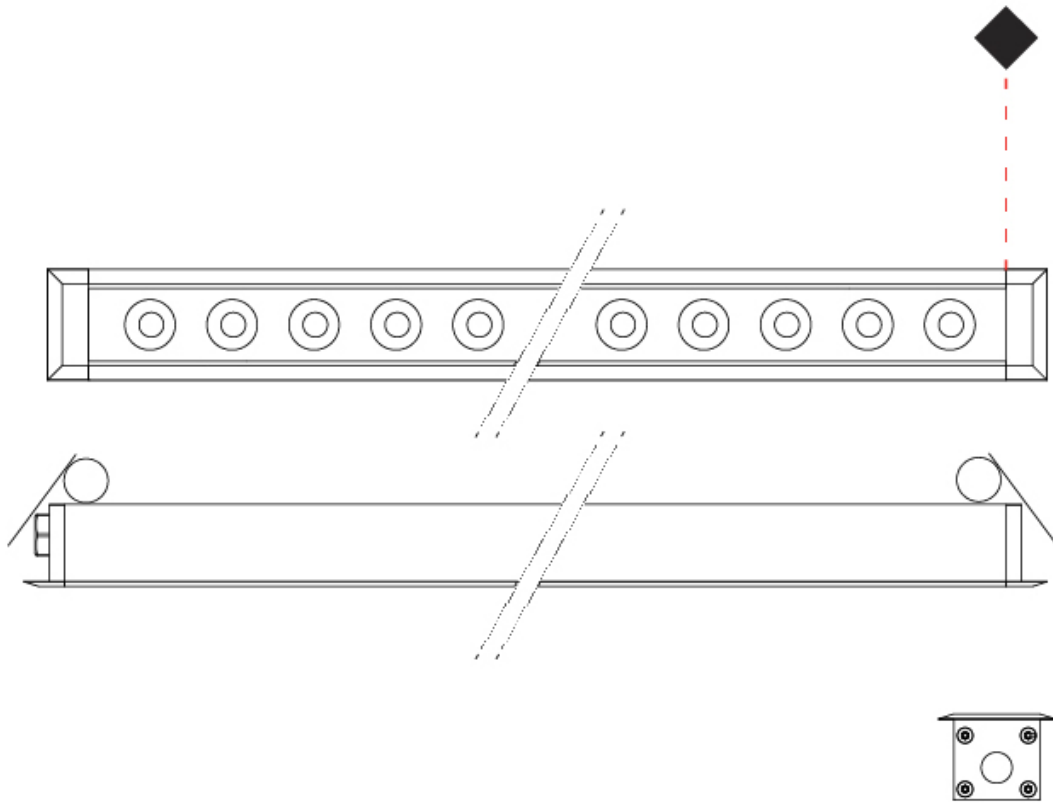

MINI CORNICHE RECESSED

E9Q104-

PROJECT	_____
TYPE	_____
SPECIFIER	_____
QUANTITY	_____
DATE	_____

E