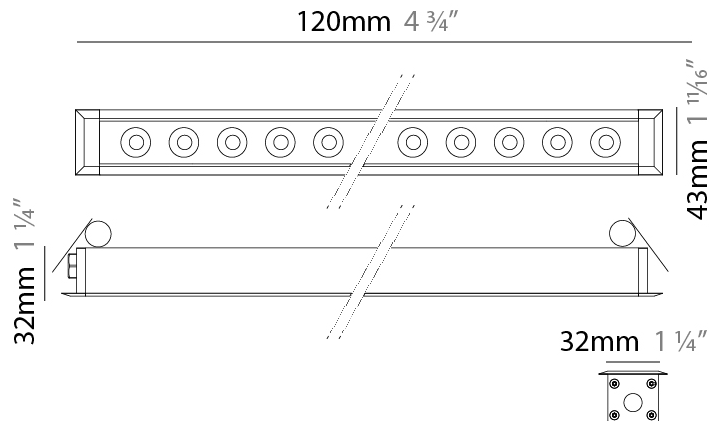

GENERAL

Series: Mini Corniche
Brand: Platek
Division: Exterior
Mounting Type: Recessed
Mounting Location: Ceiling
Subcategory: Downlight

PHYSICAL

Shape: Rectangle
Length (mm): 120
Length (in): 4 ¾
Width (mm): 43
Width (in): 1 ⅝
Height (mm): 32
Height (in): 1 ¼
Ceiling Thickness (mm): 2 - 13
Ceiling Thickness (in): 1/16 - 1/2
Light Distribution: Downlight
Diffuser: Clear tempered glass
Gasket: Gore-Tex valve to prevent condensation
Fixture Finish: [BLK](#) / [WHI](#) / [GRY](#) / [COR](#) / [ANT](#) / [BRZ](#)
Fixture Material: Extruded Aluminum
Cut-out Measurements: 36mm / 1 7/16" x 110mm / 4 5/16"

ELECTRICAL

Lamp Type: LED
Input Wattage (W): 3.5 / 1.5 (Dif)
Total Output Wattage (W): 3 / 1 (Dif)
Driver Included: No
Driver Location: Remote
Driver Type: Constant Voltage - 120 / 277Vac
Driver Class: Class 2
Input Voltage (V): 120 - 277
Output Voltage (V): 24
Upon Request: (Not included - see components [IP65 or higher enclosure to be supplied by others]) 0-10Vdc dimming / Phase dimming / Non-dimming 120/277Vac

LED

Number of LEDs: 3
Color Temperature (°K): [3000](#) / [4000](#)
Max. Delivered Lumen (lm): 250 / 260
Nominal Lumen (lm): 420 / 435
CRI: >80 CRI
Lamp Life (hrs): 60000

OPTICAL

Optic°: [13](#) / [26](#) / [40](#) / [ASY](#) / [DIF](#) / [ELL](#)

RATINGS AND CERTIFICATIONS

Certified By: Certified for North American Standards
IP rating: IP65
IK Rating: IK07
Bug Rating: B1 U1 G0
Upon Request: Higher Maximum Ambient Temperature